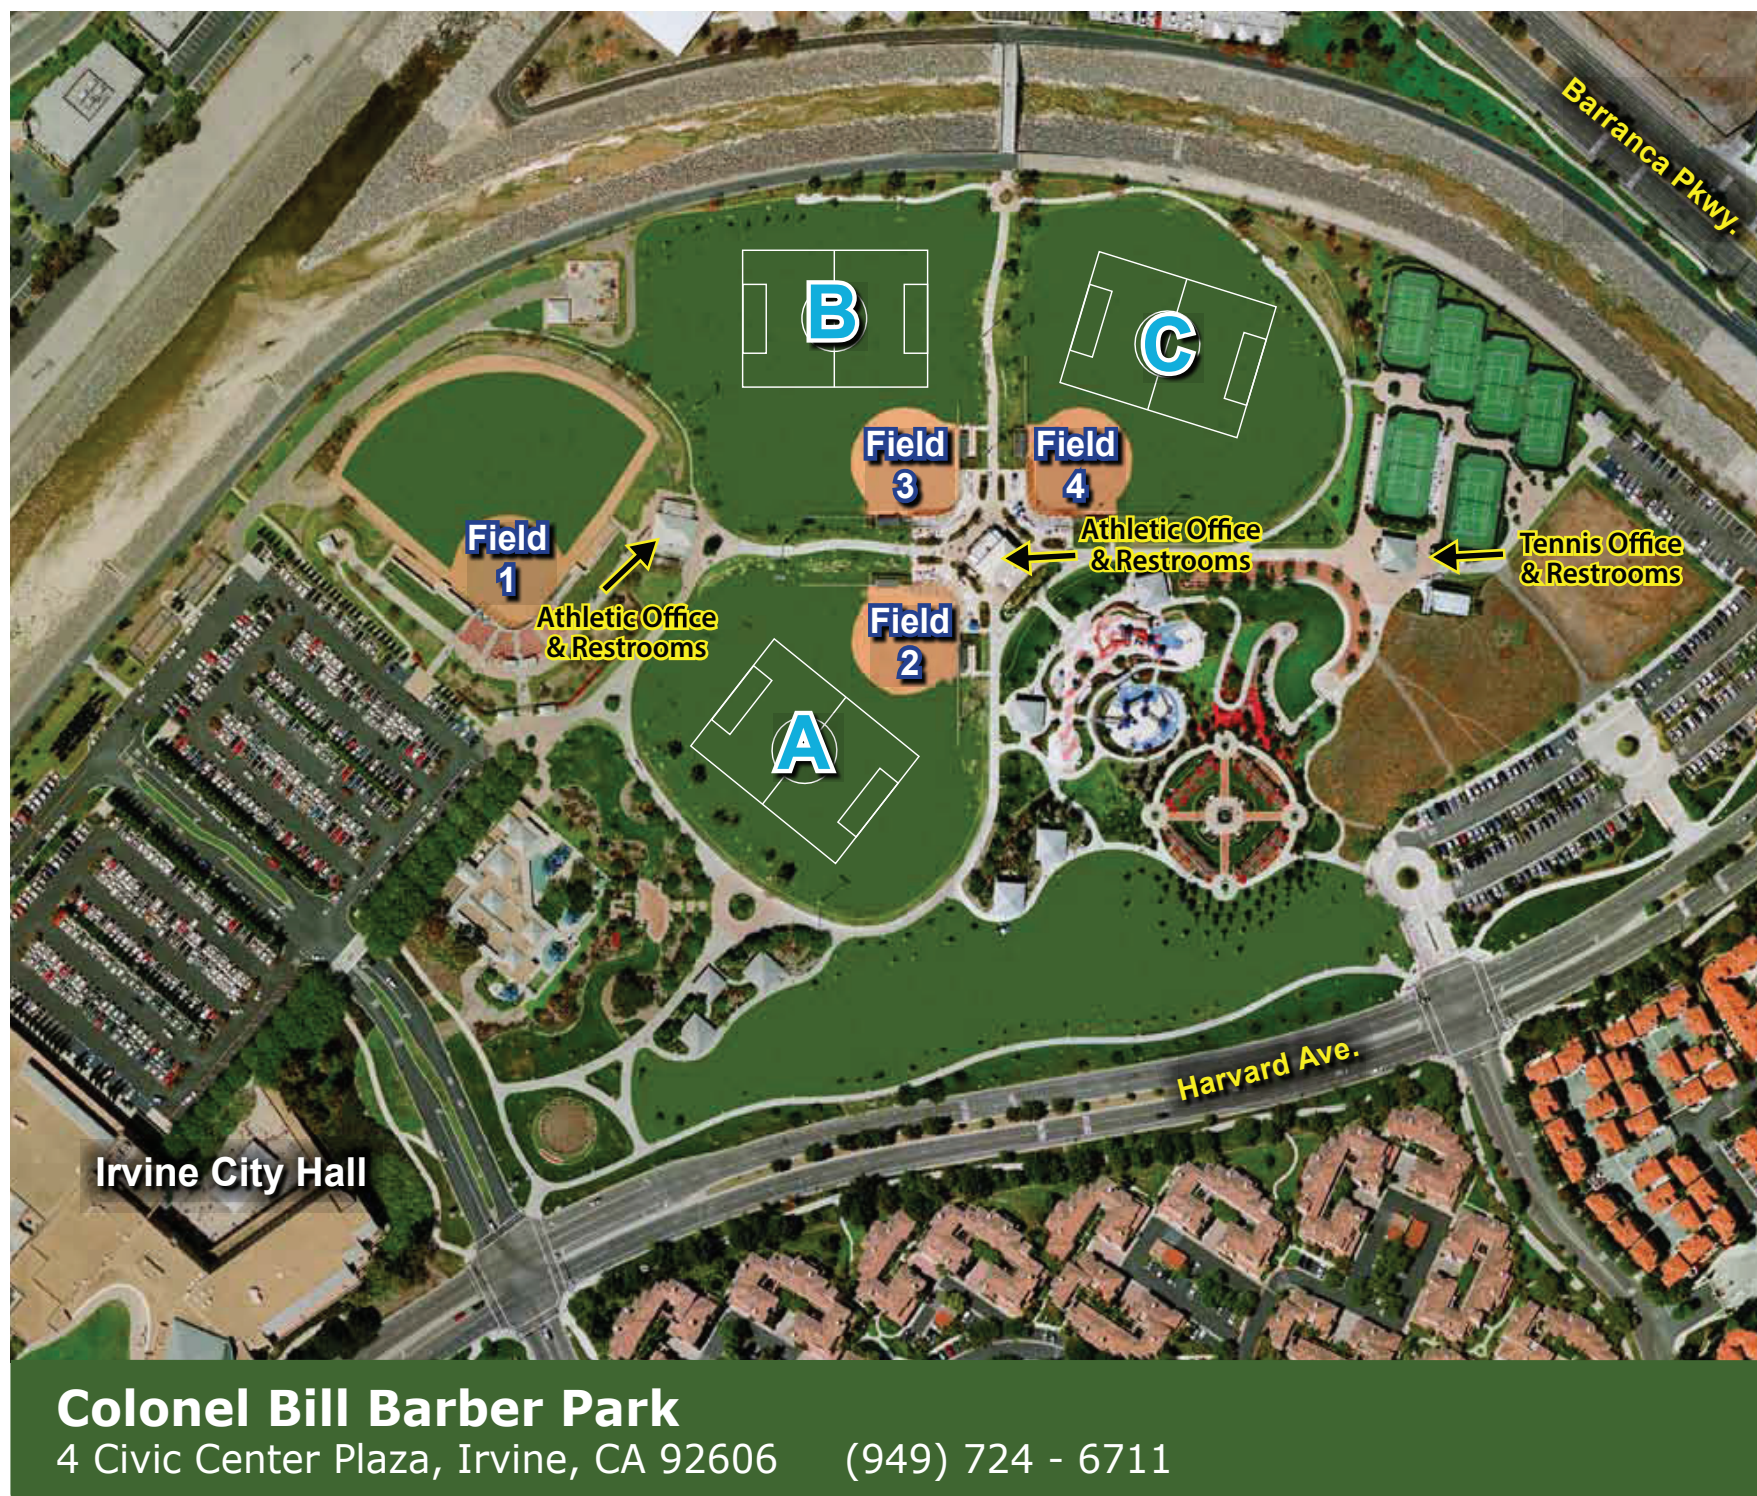

FIRST AID

Western Medical Center - Santa Ana

1001 N., Tustin, CA/Santa Ana, CA 92705
(714) 953 - 3500

Hoag Hospital Irvine

16200 Sand Canyon Ave, Irvine, CA 92618
(949) 764 - 4624

Hoag Urgent Care - Tustin

2560 Bryan Ave, Ste. A, Tustin, CA 92780
(714) 389 - 3500

PARKS