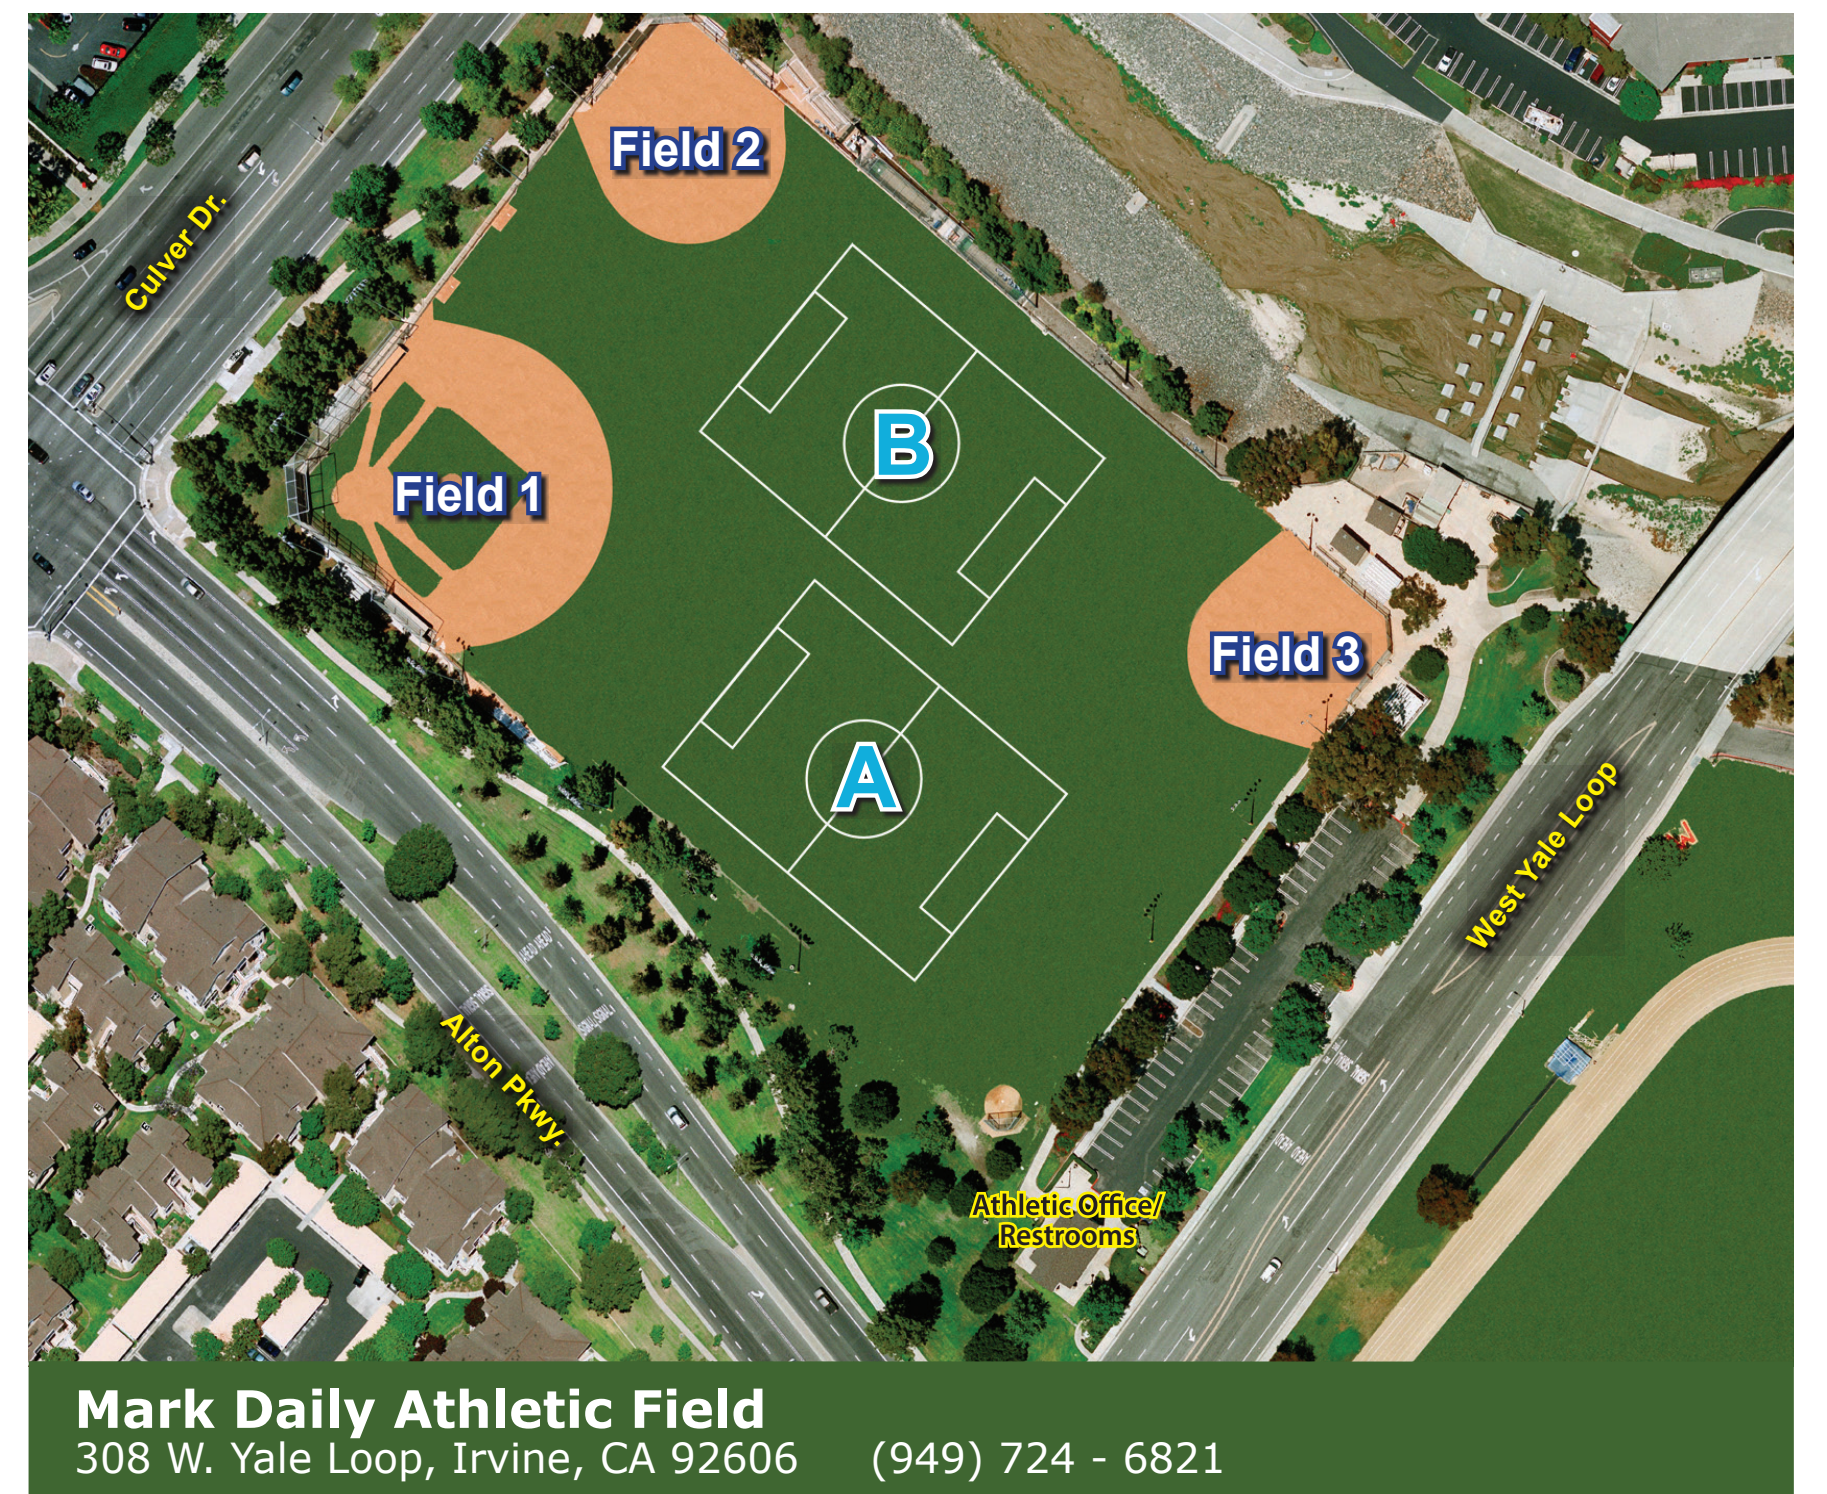

2560 Bryan Ave, Ste. A, Tustin, CA 92780
(714) 389 - 3500

PARKS

Colonel Bill Barber Park
4 Civic Center Plaza, Irvine, CA 92606 (949) 724 - 6711

Harvard Park
14701 Harvard Ave, Irvine, CA 92606 (949) 724 - 6821

David Sills/Lower Peters Canyon Park
3901 Farwell, Irvine, CA 92614 (949) 724 - 6944

Mark Daily Athletic Field
308 W. Yale Loop, Irvine, CA 92606 (949) 724 - 6821

FIRST AID

- Western Medical Center - Santa Ana** (1001 N., Tustin, CA/Santa Ana, CA 92705)
- Hoag Hospital Irvine** (16200 Sand Canyon Ave, Irvine, CA 92618)
- Hoag Urgent Care - Tustin** (2560 Bryan Ave, Ste. A, Tustin, CA 92780)

PARK

- Colonel Bill Barber** (4 Civic Center Plaza)
- David Sills Lower Canyon** (3901 Farwell)
- Harvard** (14701 Harvard Ave.)
- Mark Daily Athletic Field** (308 W. Yale Loop)

HOTEL

- A. AC Hotel by Marriott** (3309 Michelson Drive)
- B. Atrium Hotel** (18700 MacArthur Blvd)
- C. Candlewood Suites Irvine Spectrum** (16150 Sand Canyon Ave.)
- D. Courtyard Irvine John Wayne Airport** (2701 Main St.)
- E. Courtyard Irvine Spectrum** (7955 Irvine Center Drive)
- F. DupleTree by Hilton Irvine Spectrum** (90 Pacifica)
- G. Embassy Suites by Hilton Irvine - OC Airport** (2120 Main St.)
- H. Extended Stay America - Irvine Spectrum** (30 Tehnology Drive)
- I. Hampton Inn & Suites** (2192 Dupont Drive)
- J. Hilton Garden Inn** (2381 Morse Ave.)
- K. Hilton Irvine** (18800 MacArthur Blvd.)
- L. Homewood Suites by Hilton Irvine/John Wayne Airport** (17370 Red Hill Ave.)
- M. Hotel Irvine** (17900 Jomboree Blvd.)
- N. Hyatt House** (2320 Main St.)
- O. Irvine Marriott** (18000 Von Karman Ave.)
- P. La Quinta Inn & Suites, Irvine Spectrum** (14972 Sand Canyon Ave.)
- Q. Residence Inn Irvine John Wayne Airport** (2855 Main St.)
- R. Residence Inn Irvine Spectrum** (10 Morgan)
- S. SpringHill Suites by Marriott** (17601 Fitch)
- T. Wyndham Irvine - Orange County Airport** (17941 Von Karman Ave.)