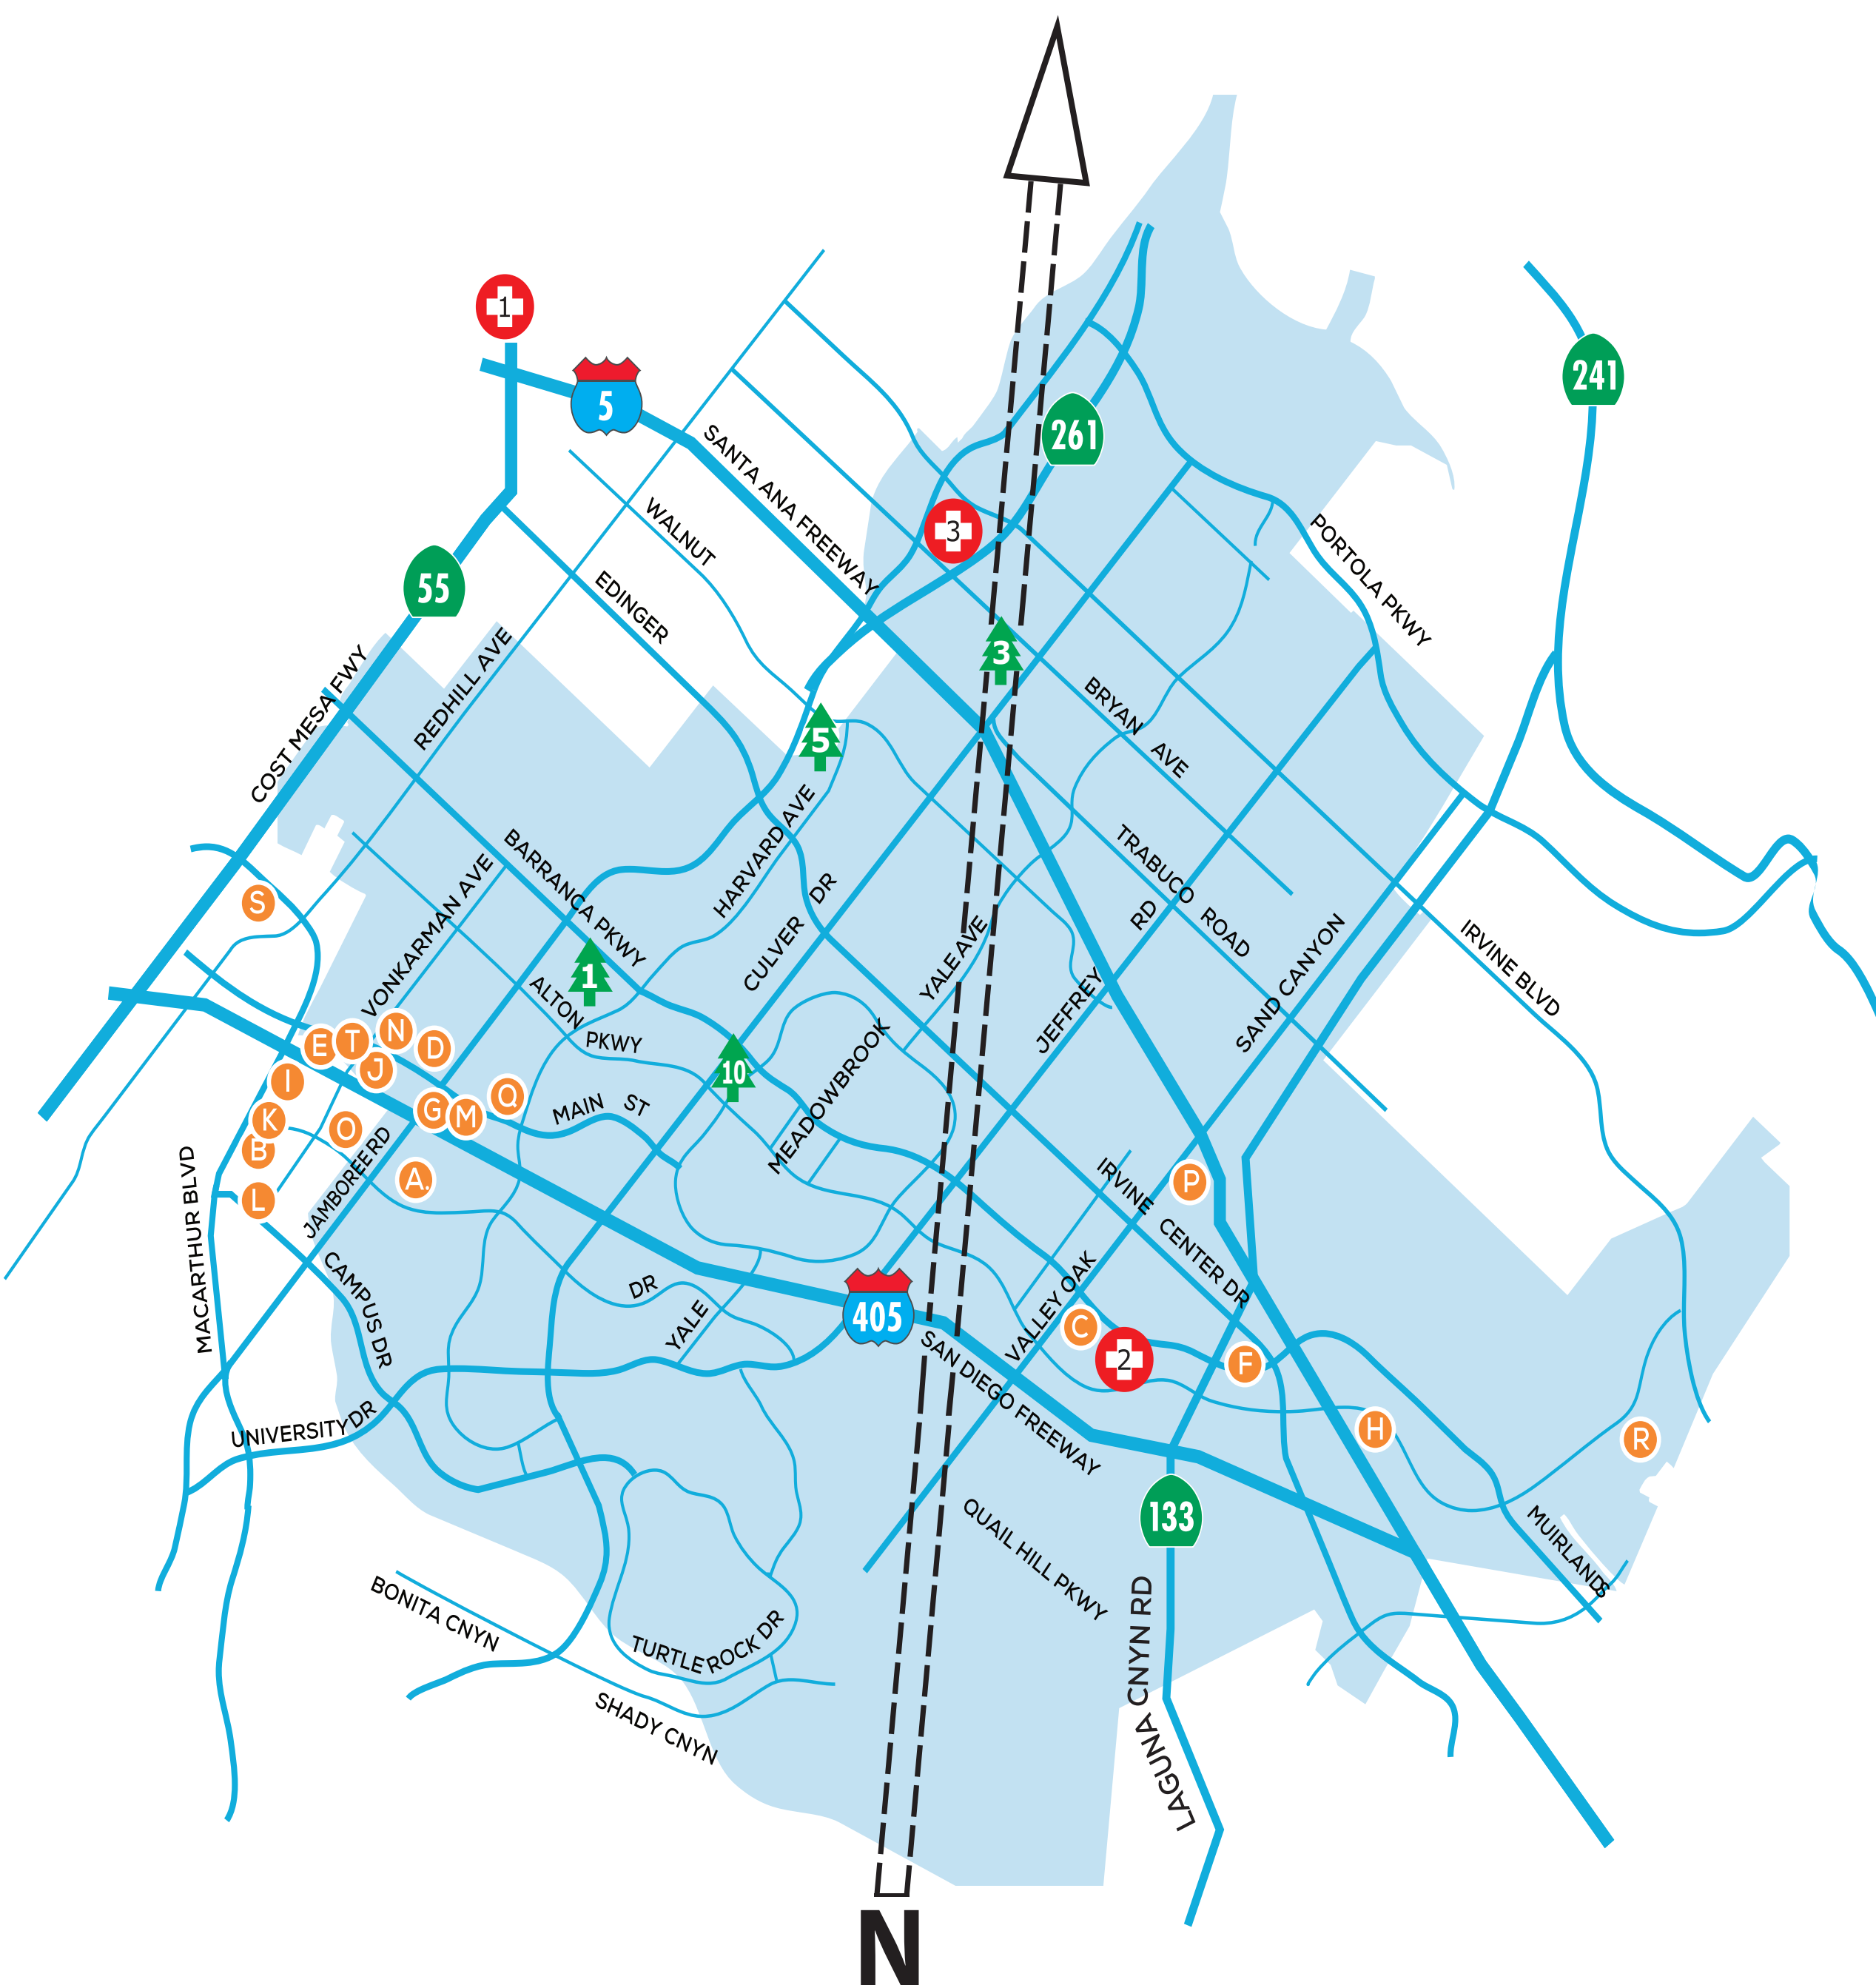

FIRST AID

Western Medical Center - Santa Ana

1001 N., Tustin, CA/Santa Ana, CA 92705
(714) 953 - 3500

Hoag Hospital Irvine

16200 Sand Canyon Ave, Irvine, CA 92618
(949) 764 - 4624

Hoag Urgent Care - Tustin

David Sills/Lower Peters Canyon Park
3901 Farwell, Irvine, CA 92614 (949) 724 - 6944

Mark Daily Athletic Field
308 W. Yale Loop, Irvine, CA 92606 (949) 724 - 6821

FIRST AID

- Western Medical Center - Santa Ana** (1001 N., Tustin, CA/Santa Ana, CA 92705)
- Hoag Hospital Irvine** (16200 Sand Canyon Ave, Irvine, CA 92618)
- Hoag Urgent Care - Tustin** (2560 Bryan Ave, Ste. A, Tustin, CA 92780)

PARK

- Colonel Bill Barber** (4 Civic Center Plaza)
- David Sills Lower Canyon** (3901 Farwell)
- Harvard** (14701 Harvard Ave.)
- Mark Daily Athletic Field** (308 W. Yale Loop)

HOTEL

- A. AC Hotel by Marriott** (3309 Michelson Drive)
- B. Atrium Hotel** (18700 MacArthur Blvd)
- C. Candlewood Suites Irvine Spectrum** (16150 Sand Canyon Ave.)
- D. Courtyard Irvine John Wayne Airport** (2701 Main St.)
- E. Courtyard Irvine Spectrum** (7955 Irvine Center Drive)
- F. DupleTree by Hilton Irvine Spectrum** (90 Pacifica)
- G. Embassy Suites by Hilton Irvine - OC Airport** (2120 Main St.)
- H. Extended Stay America - Irvine Spectrum** (30 Tehnology Drive)
- I. Hampton Inn & Suites** (2192 Dupont Drive)
- J. Hilton Garden Inn** (2381 Morse Ave.)
- K. Hilton Irvine** (18800 MacArthur Blvd.)
- L. Homewood Suites by Hilton Irvine/John Wayne Airport** (17370 Red Hill Ave.)
- M. Hotel Irvine** (17900 Jomboree Blvd.)
- N. Hyatt House** (2320 Main St.)
- O. Irvine Marriott** (18000 Von Karman Ave.)
- P. La Quinta Inn & Suites, Irvine Spectrum** (14972 Sand Canyon Ave.)
- Q. Residence Inn Irvine John Wayne Airport** (2855 Main St.)
- R. Residence Inn Irvine Spectrum** (10 Morgan)
- S. SpringHill Suites by Marriott** (17601 Fitch)
- T. Wyndham Irvine - Orange County Airport** (17941 Von Karman Ave.)